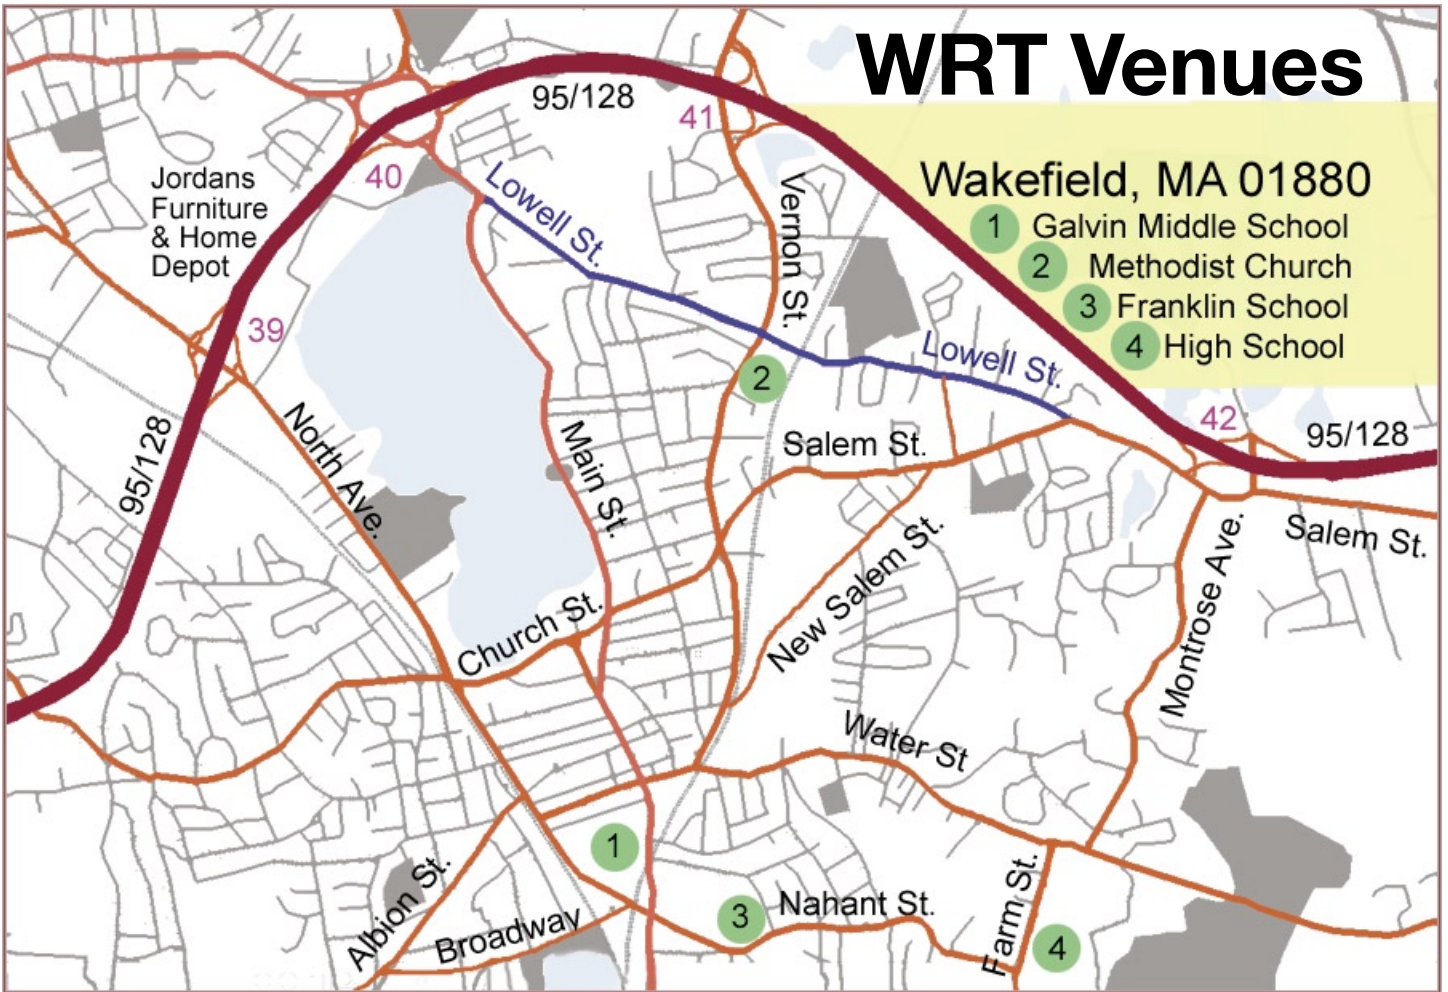

WRT Venues

Wakefield, MA 01880

- 1 Galvin Middle School
- 2 Methodist Church
- 3 Franklin School
- 4 High School

Galvin Middle School
525 Main St.
Wakefield, MA 01880

**Wakefield - Lynnfield
Methodist Church**
273 Vernon St.
Wakefield, MA 01880

Franklin School
101 Nahant St.
Wakefield, MA 01880

Wakefield High School
60 Farm St.
Wakefield, MA 01880

Melrose Middle School
250 Lynn Fells Parkway
Melrose, MA 02176

Melrose Veteran's Memorial
Middle School Auditorium

Wakefield 3 miles →

MAPQUEST.

© 2008 MapQuest Inc. Map Data © 2008 NAVTEQ or TeleAtlas